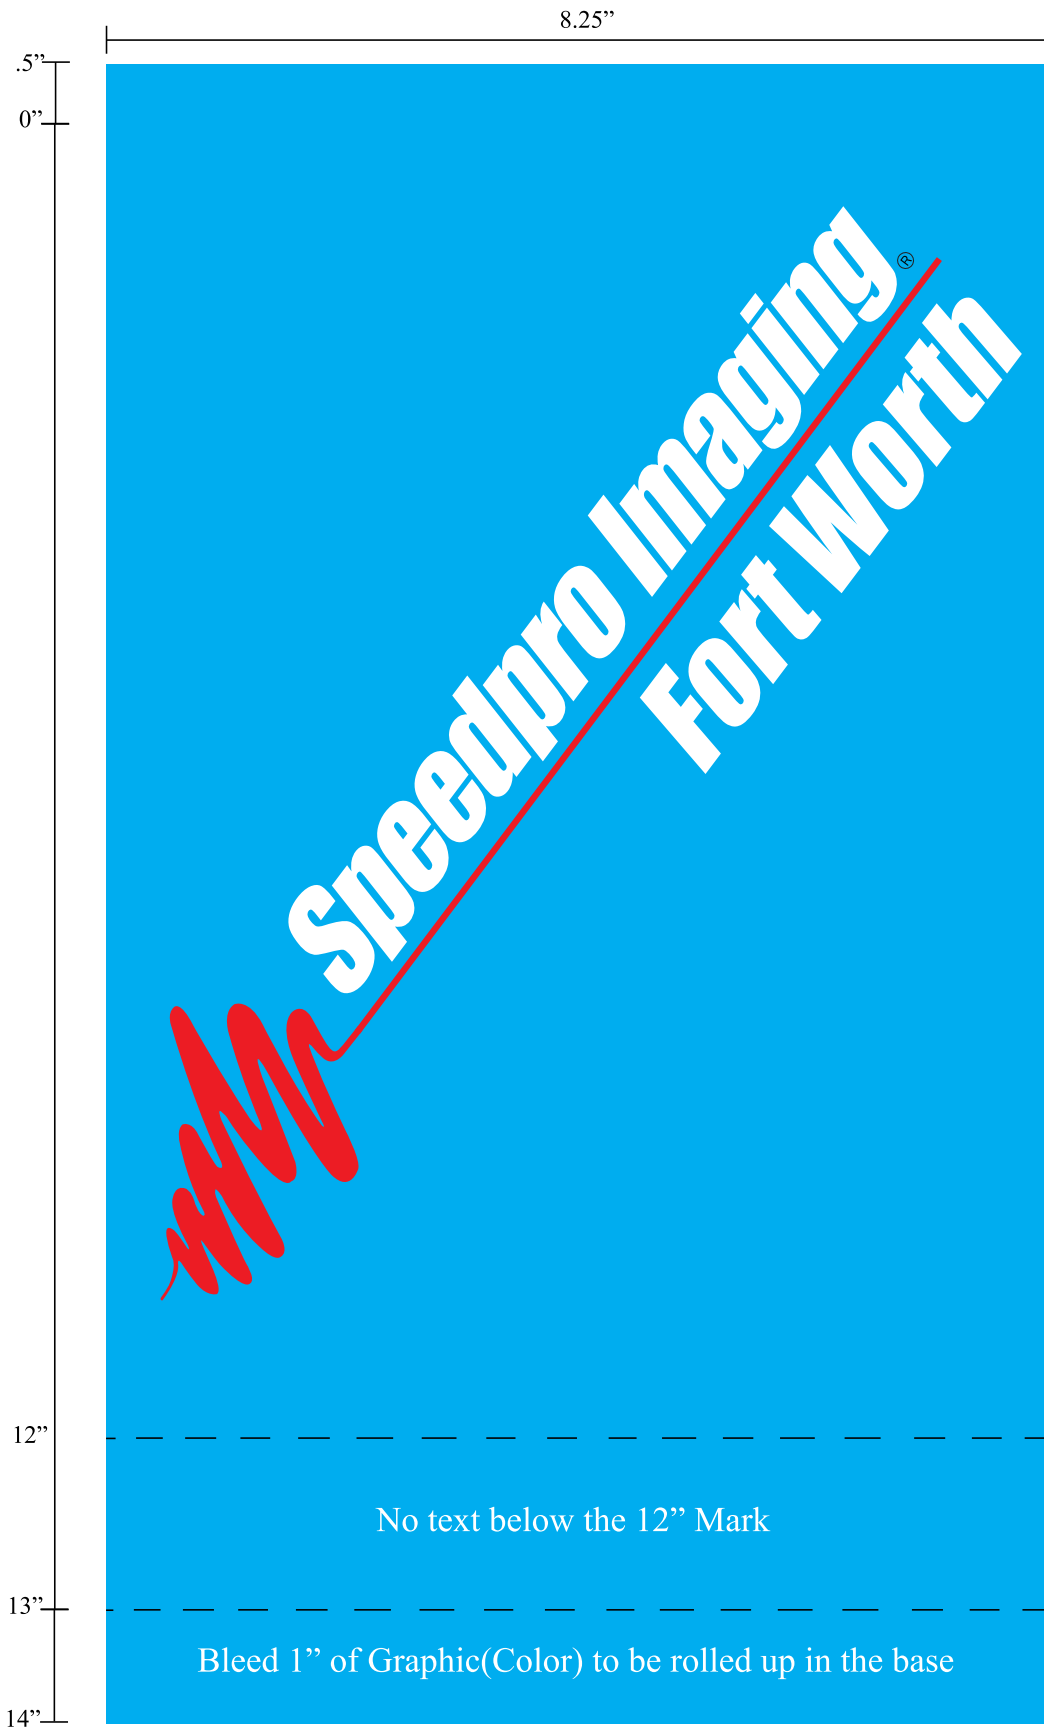

Breeze

Dimensions 8.25(w)''x13(h)''

Please add 1/8'' Bleed all around for cutting